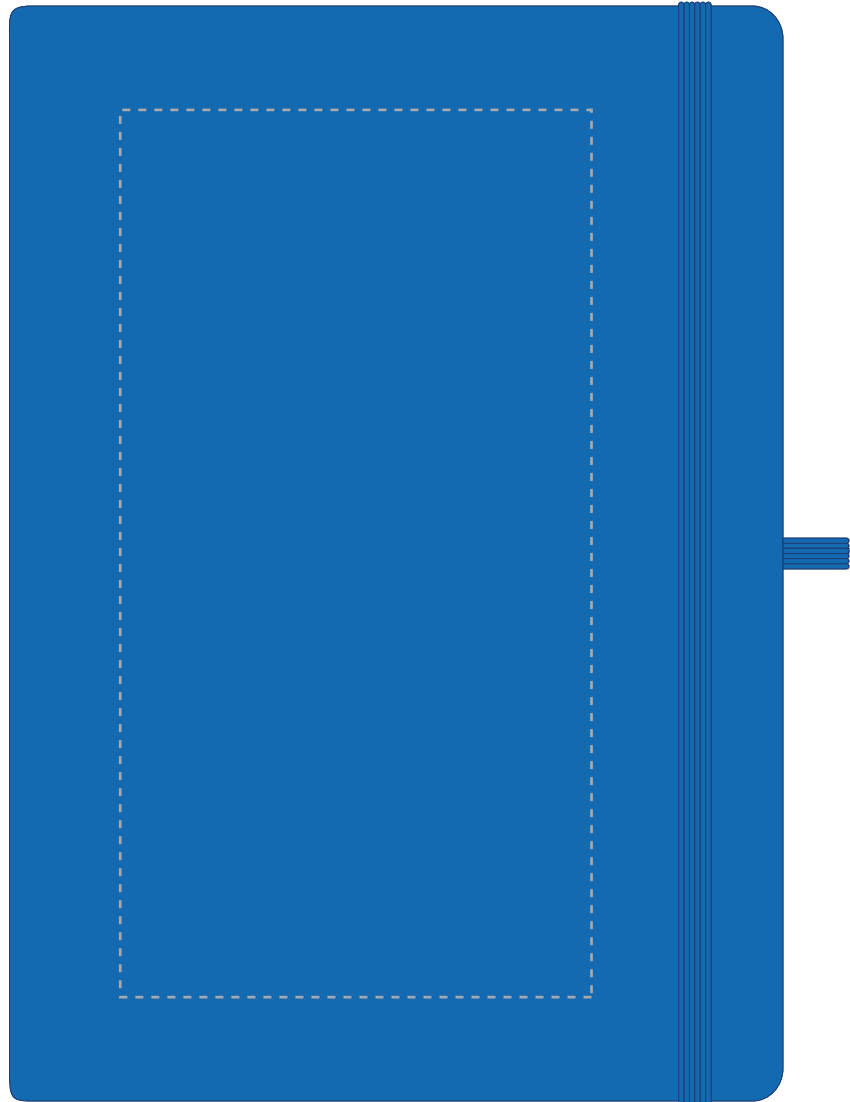

Your Ref:	Quantity:	Product Code: QS0344
Our Ref:	Version: 1	Product Colour: ROYAL BLUE

PRINTING CONCERNS:

We stock this item in the following colours

**PANTONE REFERENCE(S)**

● Debossing/ Foil blocking

Due to the nature of the product the print position may vary by 2 - 3 mm

ARTWORK SCALE 50%
FrontProduct Image for visualisation
- colours may vary

- CENTRED TO PRINT AREA
- CENTRED TO NOTEBOOK

The dashed line is to demonstrate print area and will not appear on your printed item