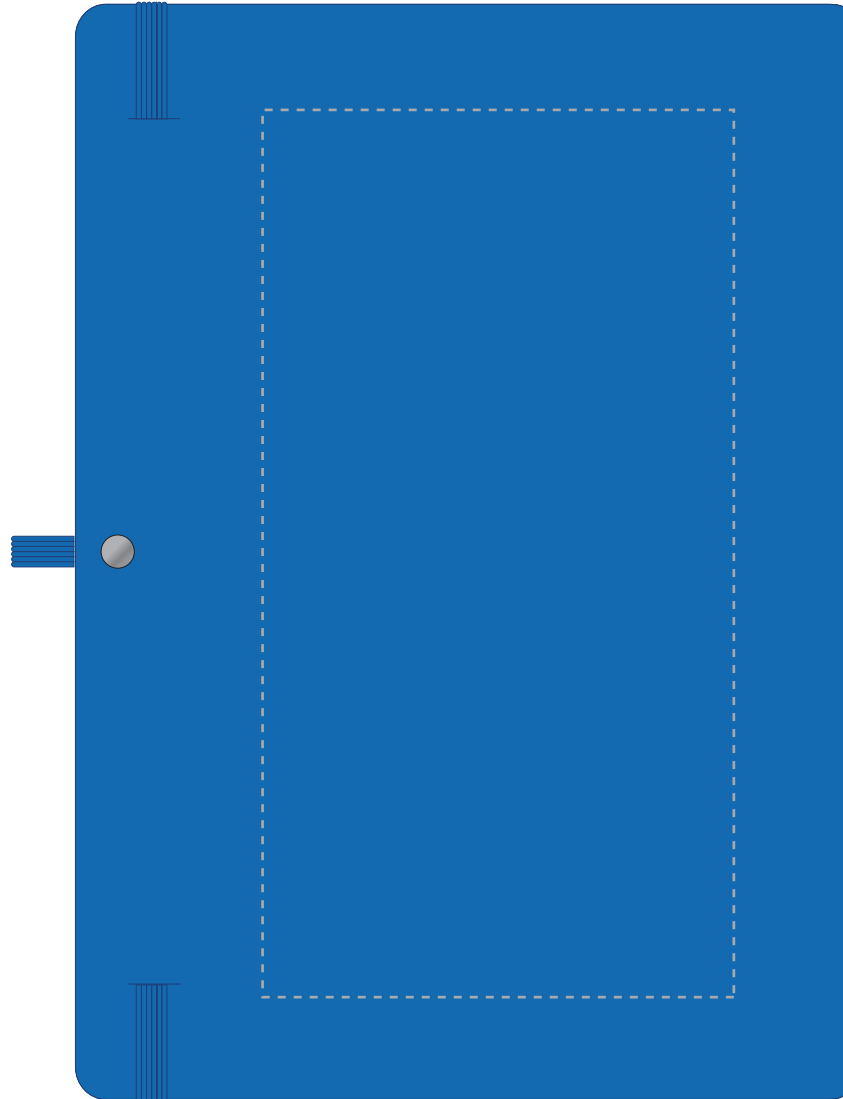

Your Ref:	Quantity:	Product Code: QS0344
Our Ref:	Version: 1	Product Colour: ROYAL BLUE

PRINTING CONCERNS:

We stock this item in the following colours

PANTONE REFERENCE(S)

● Debossing/ Foil blocking

Due to the nature of the product the print position may vary by 2 - 3 mm

ARTWORK SCALE 50%

Back